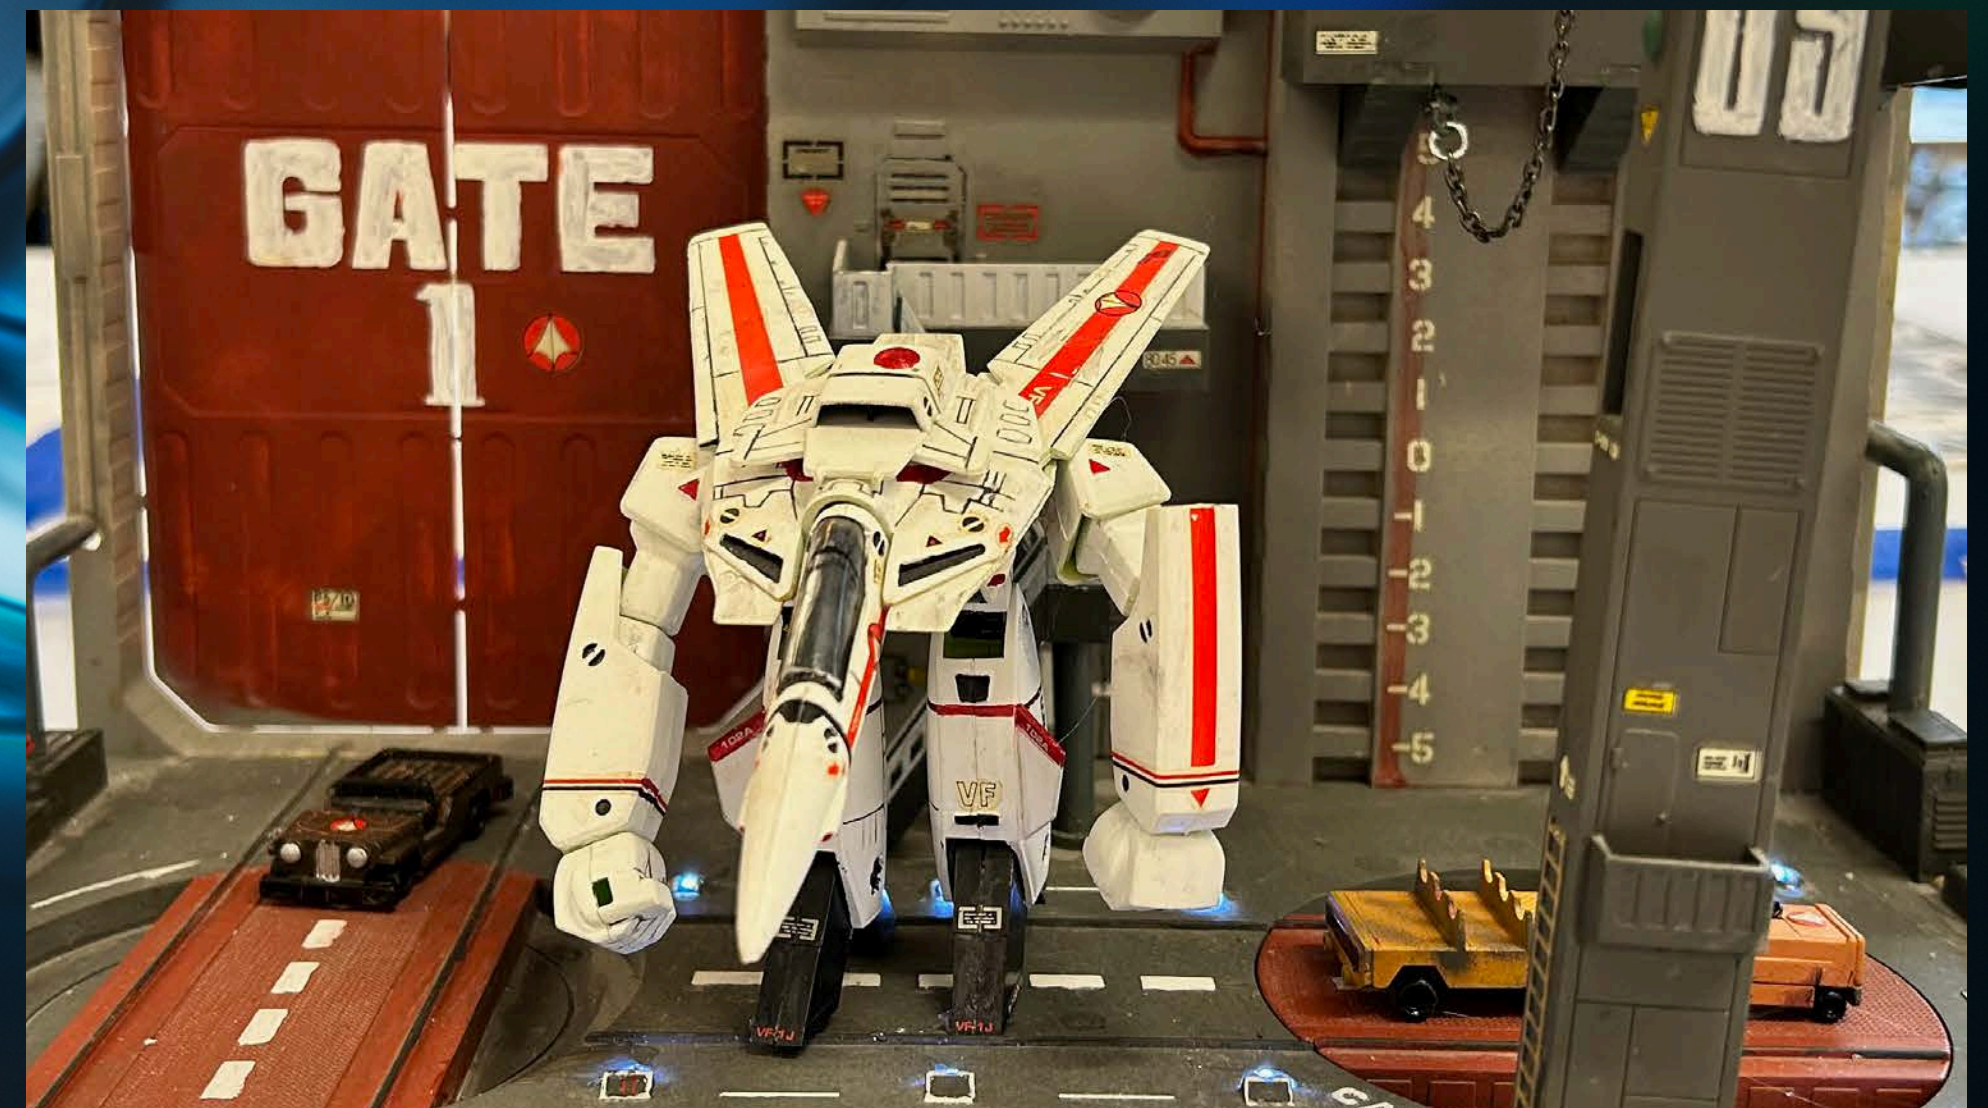

My Journey

1983 - Present

- Started Model Making In High School
- 1983 - Age of Sci Fi Kits ends with Return Of the Jedi
- 1984 - Revel introduces Robotech Kits
- 1985 - Interest Japanese Anime grows
- 1991 - First Trip to Japan
- 1997 - Online orders from Japan